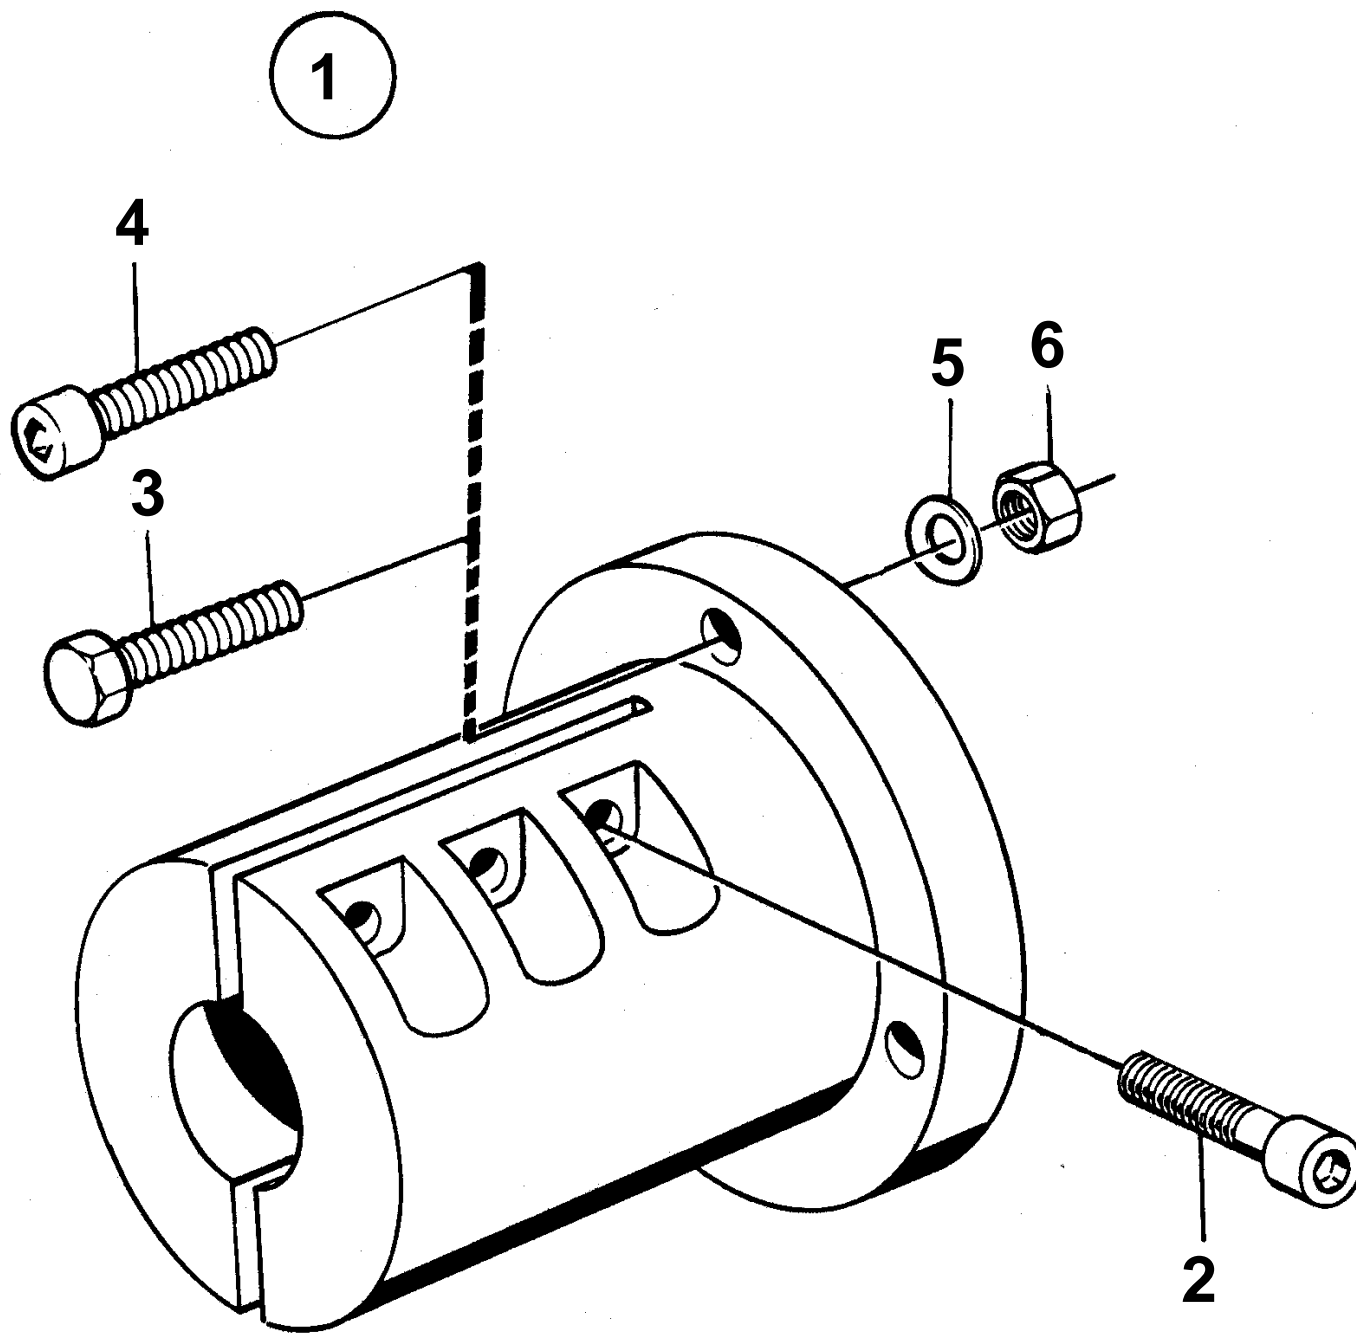

COMMON

11038

COMMON

REF	PART NO.	QTY	DESCRIPTION	NOTES
1	827924	1	Clamp coupling	For 25mm propeller shaft.
2	949068	6	· Screw	
3	970949	4	· Screw	(955319)
4	959239	4	· Screw	
5	941908	4	· Spring washer	
6	955783	4	· Nut	